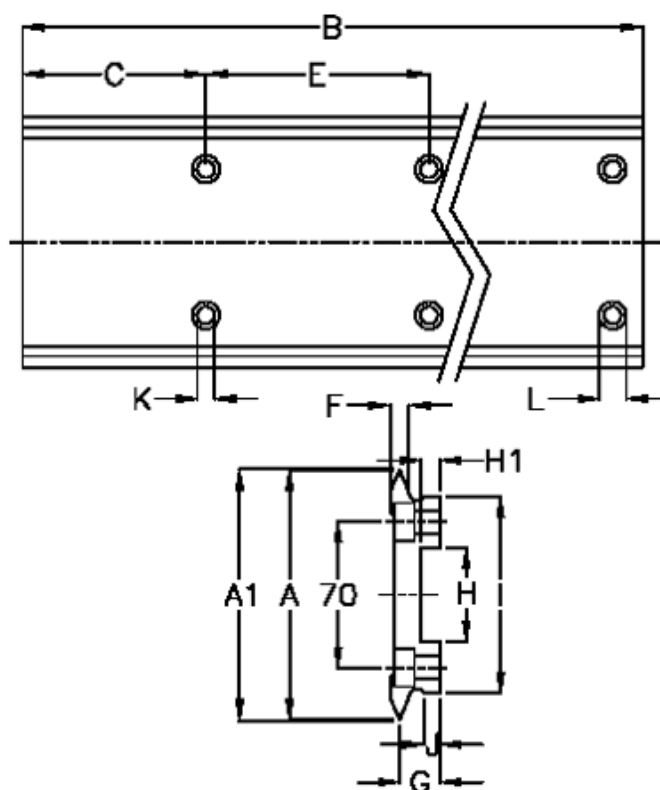

Article number: 057121134162

Description: Hepco GV3 slide NL 120 L3416 P2
with counterbored holes

Measures

A	= 120	H	= 45
A1	= 120.74	H1	= 9.5
B	= 3416	I	= 94.0
C	= 88.0	J	= 4.80
E	= 180	K	= 11.0
F	= 9.43	L	= 18 x 10
For bearing = J54		Precision type	= P2
G	= 19.7	Weight kg/1000	= 15.00